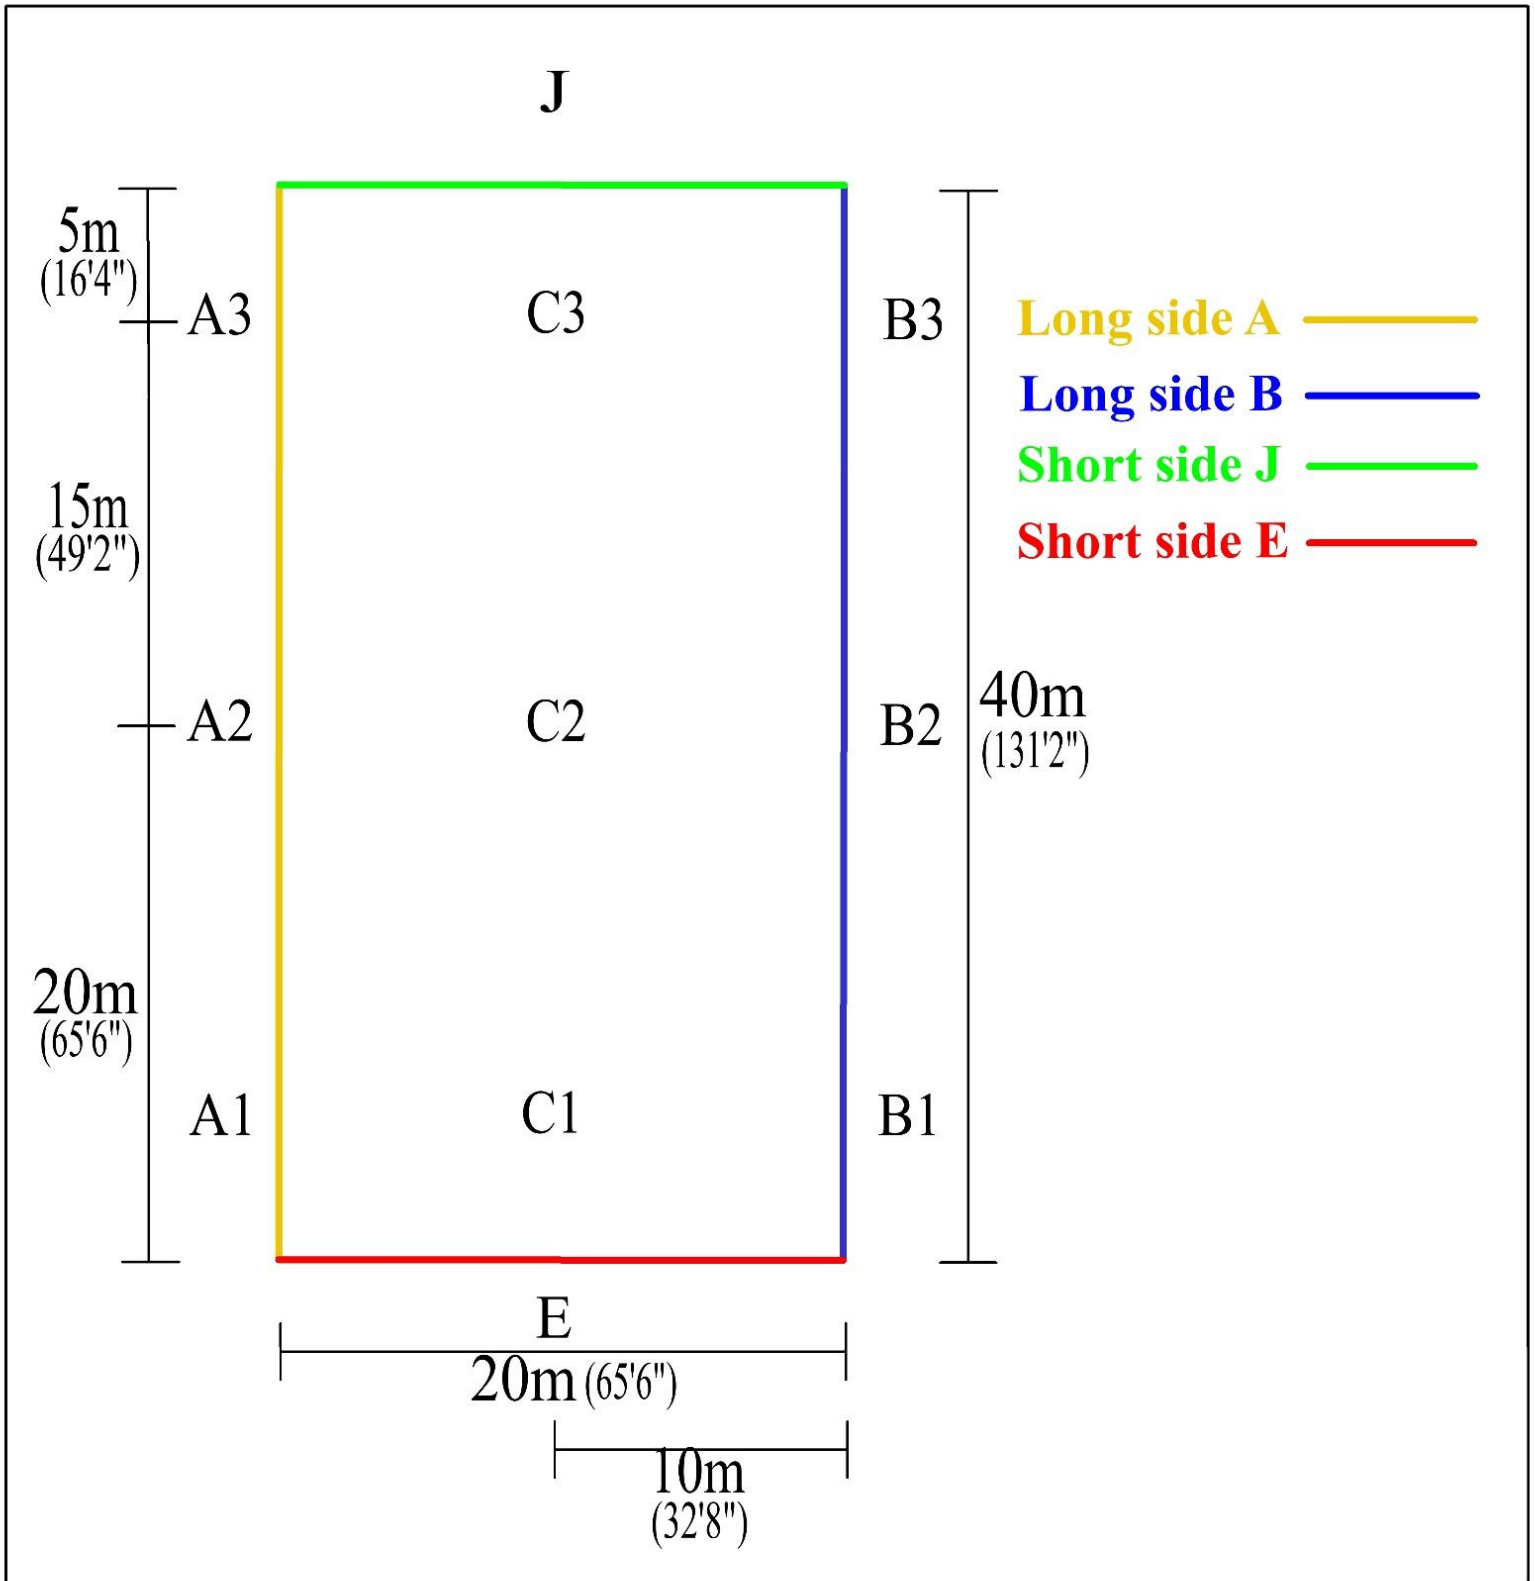

BAROQUE EQUESTRIAN GAMES™

Arena Dimensions

BAROQUE EQUESTRIAN GAMES™

Arena Geometric Lines (Straight Lines)

BAROQUE EQUESTRIAN GAMES™

Arena Geometric Lines (Diagonal Lines)

BAROQUE EQUESTRIAN GAMES™

Arena Geometric Lines (Circles)