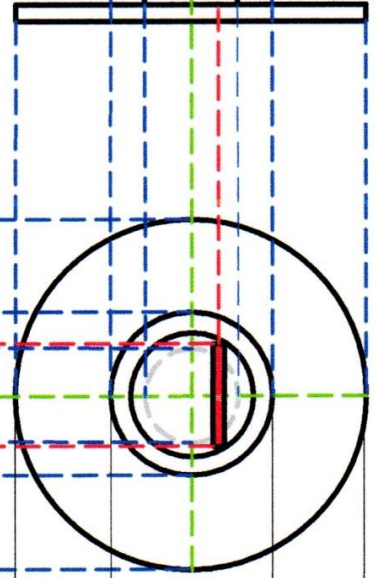

Fleur de Lis Stand Dimensions

5 in.

4 ft.

3D View

Side View

8 in.

24 in.

Top View

8 in.

Side View