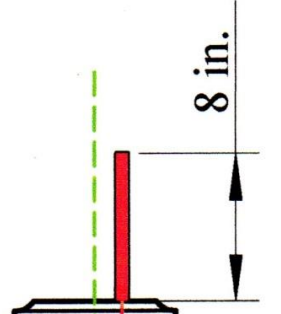

Fleur de Lis Stand Dimensions

5 in.

4 ft.

3D View

Side View

8 in.

24 in.

Top View

8 in.

Side View